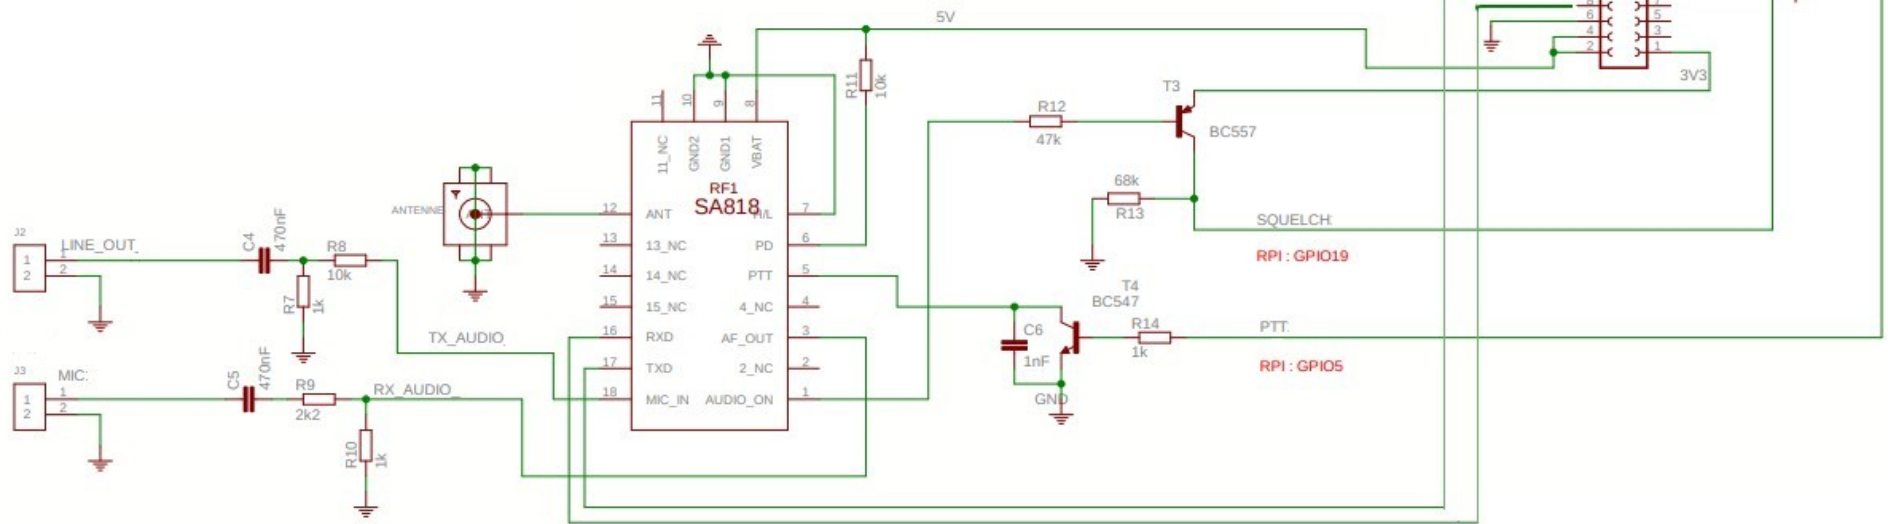

USB  
Sound  
card

Raspberry Pi

SPOTNIK - 2020 F1EVM F5NLG